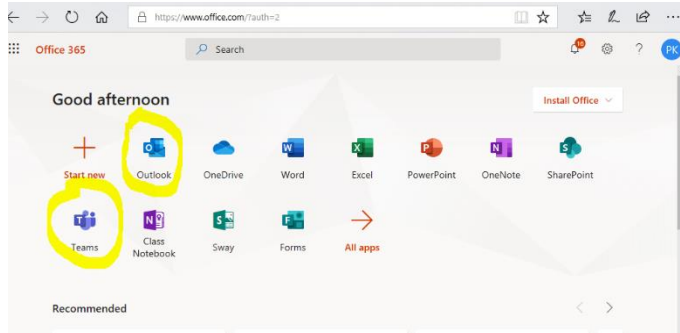

How to log into email/teams : www.tinyurl.com/edi365

How to log in:

Username

Password

Parastu.khosrowpour@st-augustines.edin.sch.uk

Michelle.graham@st-augustines.edin.sch.uk

Heather.lovatt@st-augustines.edin.sch.uk