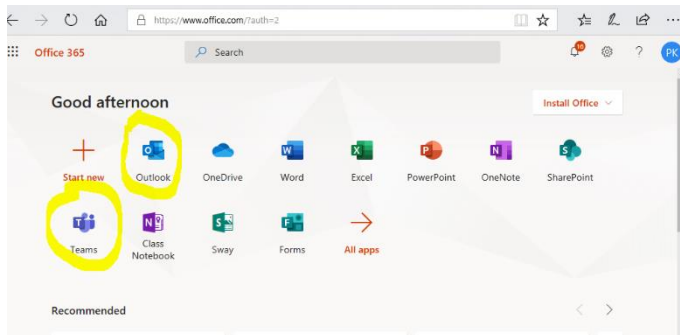

Parastu.khosrowpour@st-augustines.edin.sch.uk

Michelle.graham@st-augustines.edin.sch.uk

Heather.lovatt@st-augustines.edin.sch.uk

How to log into email/teams : www.tinyurl.com/edi365

How to log in:

Username

Password